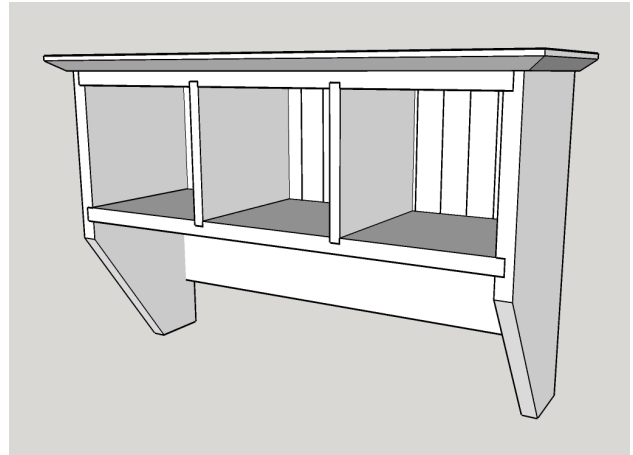

Entry Shelf

First Projects Semester

Parts List

- Top: $3/4 \times 9 \times 26$
- 2 Sides: $3/4 \times 8 \times 16$
- Top/Bottom: $3/4 \times 7 \ 3/4 \times 23 \ 1/4$
- 2 Dividers: $1/2 \times 7 \ 3/4 \times 7$
- Backboard: $3/4 \times 5 \times 23 \ 1/4$
- 16 Ship Lap: $1/4 \times 2 \times 8$

Lumber Shopping List

Softwood Lumber, Big Box Store Pine

- 2 pcs $3/4 \times 10 \times 96$
- 2 pcs $3/4 \times 3 \times 96$

Hardware:

- 3 Coat Hooks of your choice
- 20+ $1 \ 1/2$ " Fine Finish nails
- 30+ $1/4$ " Rosehead nails
- Keyhole Hangers